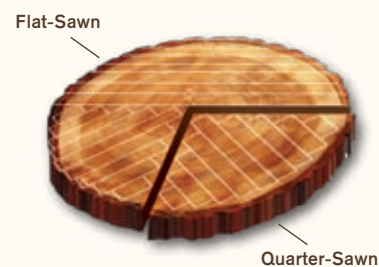

Top, outside mount quarter sunburst panel with continuous frame; bottom, inside mount, both with existing molding, 3 1/2" louvers, with divider rail in Oak Mantel

Timeless Craftsmanship

We employ the same time-honored woodworking techniques used by artisans of exceptional home furnishings.

Stability

Quarter-sawn louvers provide a tighter grain that results in durable louvers which resist bowing and warping.

Endurance

Multiple layers of wood are bonded together to bolster the stability of the core of the stile-making for a robust and hearty support system for your shutter panel.